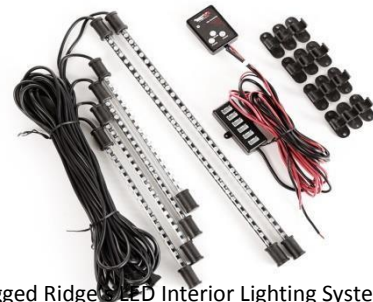

Provides the JK Interior Colorful and Vibrant Illumination

Suwanee, Ga. (March 7,2017) – [Rugged Ridge®](http://www.RuggedRidge.com), a leading manufacturer of high-quality Jeep®, truck and off-road accessories, today announced its new LED Interior Lighting System for 2007-2016 Jeep Wrangler models.

Designed to add additional lighting to the Jeep JK interior, the Rugged Ridge LED Interior Lighting System delivers various colors of lighting to both front and rear foot wells and rear cargo area to allow Jeep owners another way to personalize their Jeep.

The LED Interior Lighting System includes a wired controller allowing system power, light pattern adjustment and pause functions at one’s fingertips. A built-in microphone with variable sensitivity allows for the interior music to control the system’s output for a spectacular light show.

The Rugged Ridge LED Interior Lighting System includes everything needed for installation including six LED tubes, wiring, connectors, controller, mounting clips and easy-to-follow instructions.

The Rugged Ridge LED Interior Lighting System is backed by Rugged Ridge’s industry-leading five-year limited warranty and will be available online and through select Jeep and off-road parts and accessories retailers nationwide with a starting MSRP of \$132.99.